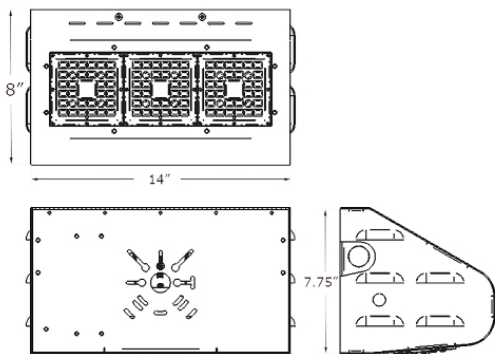

Model #

12C-MPWP-84-7-5K-T3

Silver Series Type 3 Wall Pack

TITAN LED LIGHTING SOLUTIONS

54 Watt Type 3 Wall Pack

HAND CRAFTED IN AMERICA

Specifications - Light Output

Total Lumen Output:
INITIAL: 8,140 lm
DELIVERED: 7,155 lm
Kelvin: 5000K
Max. Candela: 4,710 lm

CRI: 82
Light Output Angle: Type 3 Clear

Specifications - Electrical

Voltage Range:	120 - 277V
Max. Ambient Temp:	-4° to 139°F / -20 to 59°C
Efficacy INITIAL	162.1 lm/W
Voltage	120 V
Frequency	60.0 Hz
Current	.453 A
Power	53.9 W
Drive Current	700 mA
Power Factor	.99
Efficacy DELIVERED	132.7 lm/W
THD	6.6 %
Voltage	277 V
Frequency	60.0 Hz
Current	0.211 A
Power	51.3 W
Drive Current	700 mA
Power Factor	.88
Efficacy DELIVERED	135.2 lm/W
THD	8.7 %

Specifications - Mechanical

LED Count: 84 LUXEON Top Tier LED Diodes
Dimensions: 14" L x 8" W x 7.75" H
Net Weight: 6.2 lbs / 2.8 kg
Rugged 18 Gauge Aluminum Housing
Durable Powder Coated Finish
Optional Colors with a Minimum Order Requirement
Polycarbonate Flame Retardant Lensing
Proprietary Type III Optics
Solid Core Circuit Boards
Stainless Steel Hardware
Mounting: J-Box Universal Alignment Rear Slots for Secure Wall Mounting
3/4" Knockouts on both sides
Replaces up to 250 watt HPS or Metal Halide

Options:

50-SENSOR-PC (120 - 277V) (Photo Cell)
50-MSOD-SENSOR (Hybrid)

Dimensions:

Universal Slotted Rear Panel Shown

100,000 RATED HOURS

Increased Safety

- Ideal for illuminating Outdoor Walls on Warehouses, Manufacturing area's, Garages,
- Simple and Secure Installation with Rear Wall Mount J-Box Universal Slots
- Improved Bright White Color and Increased Light Levels Improve Safety

Improved Maintainability

- Industry Leading Low LED INSITU Junction Temperature
- Lowers Cost of Ownership - Pays Back Purchase Amount with Energy Savings
- Vibration and Shock Resistant
- Decorative Heavy Gauge Aluminum Housing With Hinged Driver Access
- Environmentally Friendly, No Toxic Gasses, Chemical Free, Over 95% Recyclable
- Typically Reduces Energy Consumption 60 - 70% Over Metal Halide Lighting
- Noise Free, Instant On - Off Operation, No Flickering, No Warm Up Time
- Lumileds Luxeon Tier One Diodes
- L-70 Rated at Over 100,000 Hours with DOE TM-21 Calculator
- Quickly Go Green and Greatly Reduce a Companies Carbon Footprint

Optional Control

- Hybrid Sensor- Photo Cell / Motion Option for Title-24 Compliance Certification