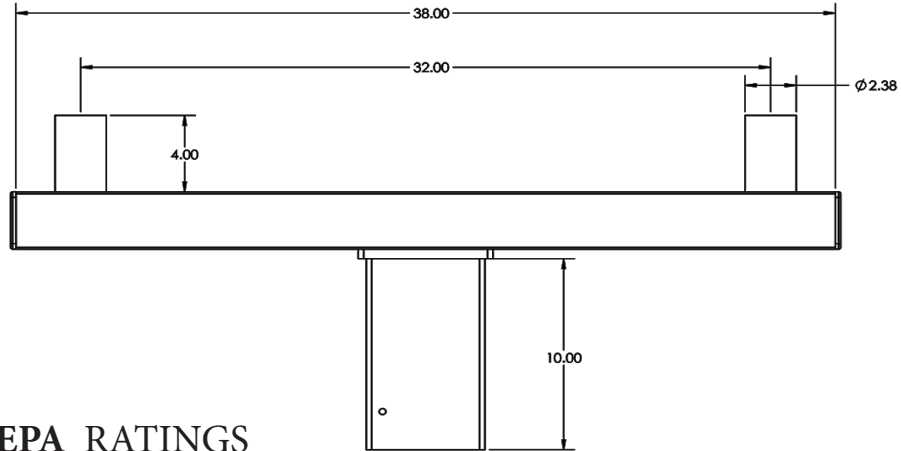

Shoebox Bullhorn

Features:

Only Square Sleeve Depicted

- Bull Horns are designed to sleeve over the top of a square or round pole ranging in sizes from 3" to 6".
- Custom 10" deep sleeves add rigidity and help hide holes left from removing existing hardware.
- Bull Horns have 4 x 3/8-16 Allen head stainless steel set screws for securing the Bull Horn base to the pole.
- Bull Horns are constructed from .188 inch (3/16") USA steel tubing.
- Vertical tenons are 2 3/8" in diameter with a height of 4".
- Bull horns are welded using industry standard Best fillet welds that go all around the tenon base to ensure rigid construction.
- Bull Horns are painted in a high quality outdoor powder paint, Custom colors available upon request. (Minimum Order Required)
- Proudly CAD Designed and Manufactured in America by Americans.
- ABS Plastic - Tube End Caps
- 10 Year Warranty

Titan LED Bullhorn Dimensions

EPA RATINGS

Model Number	Effective Projected Area in ²	In ² to Ft ² Conversion	Effective Projected Area Ft ²	Wind Load Variable	EPA Rating Ft ² Parallel to ground
60-2BH-4RO	183.47	0.006944	1.27401568	1.2	1.53
60-2BH-4SQ	189	0.006944	1.312416	1.2	1.57
60-2BH-5RO	199	0.006944	1.381856	1.2	1.66
60-2BH-5SQ	207.28	0.006944	1.43935232	1.2	1.73
60-2BH-6RO	209.46	0.006944	1.45449024	1.2	1.75
60-2BH-6SQ	218.15	0.006944	1.5148336	1.2	1.82